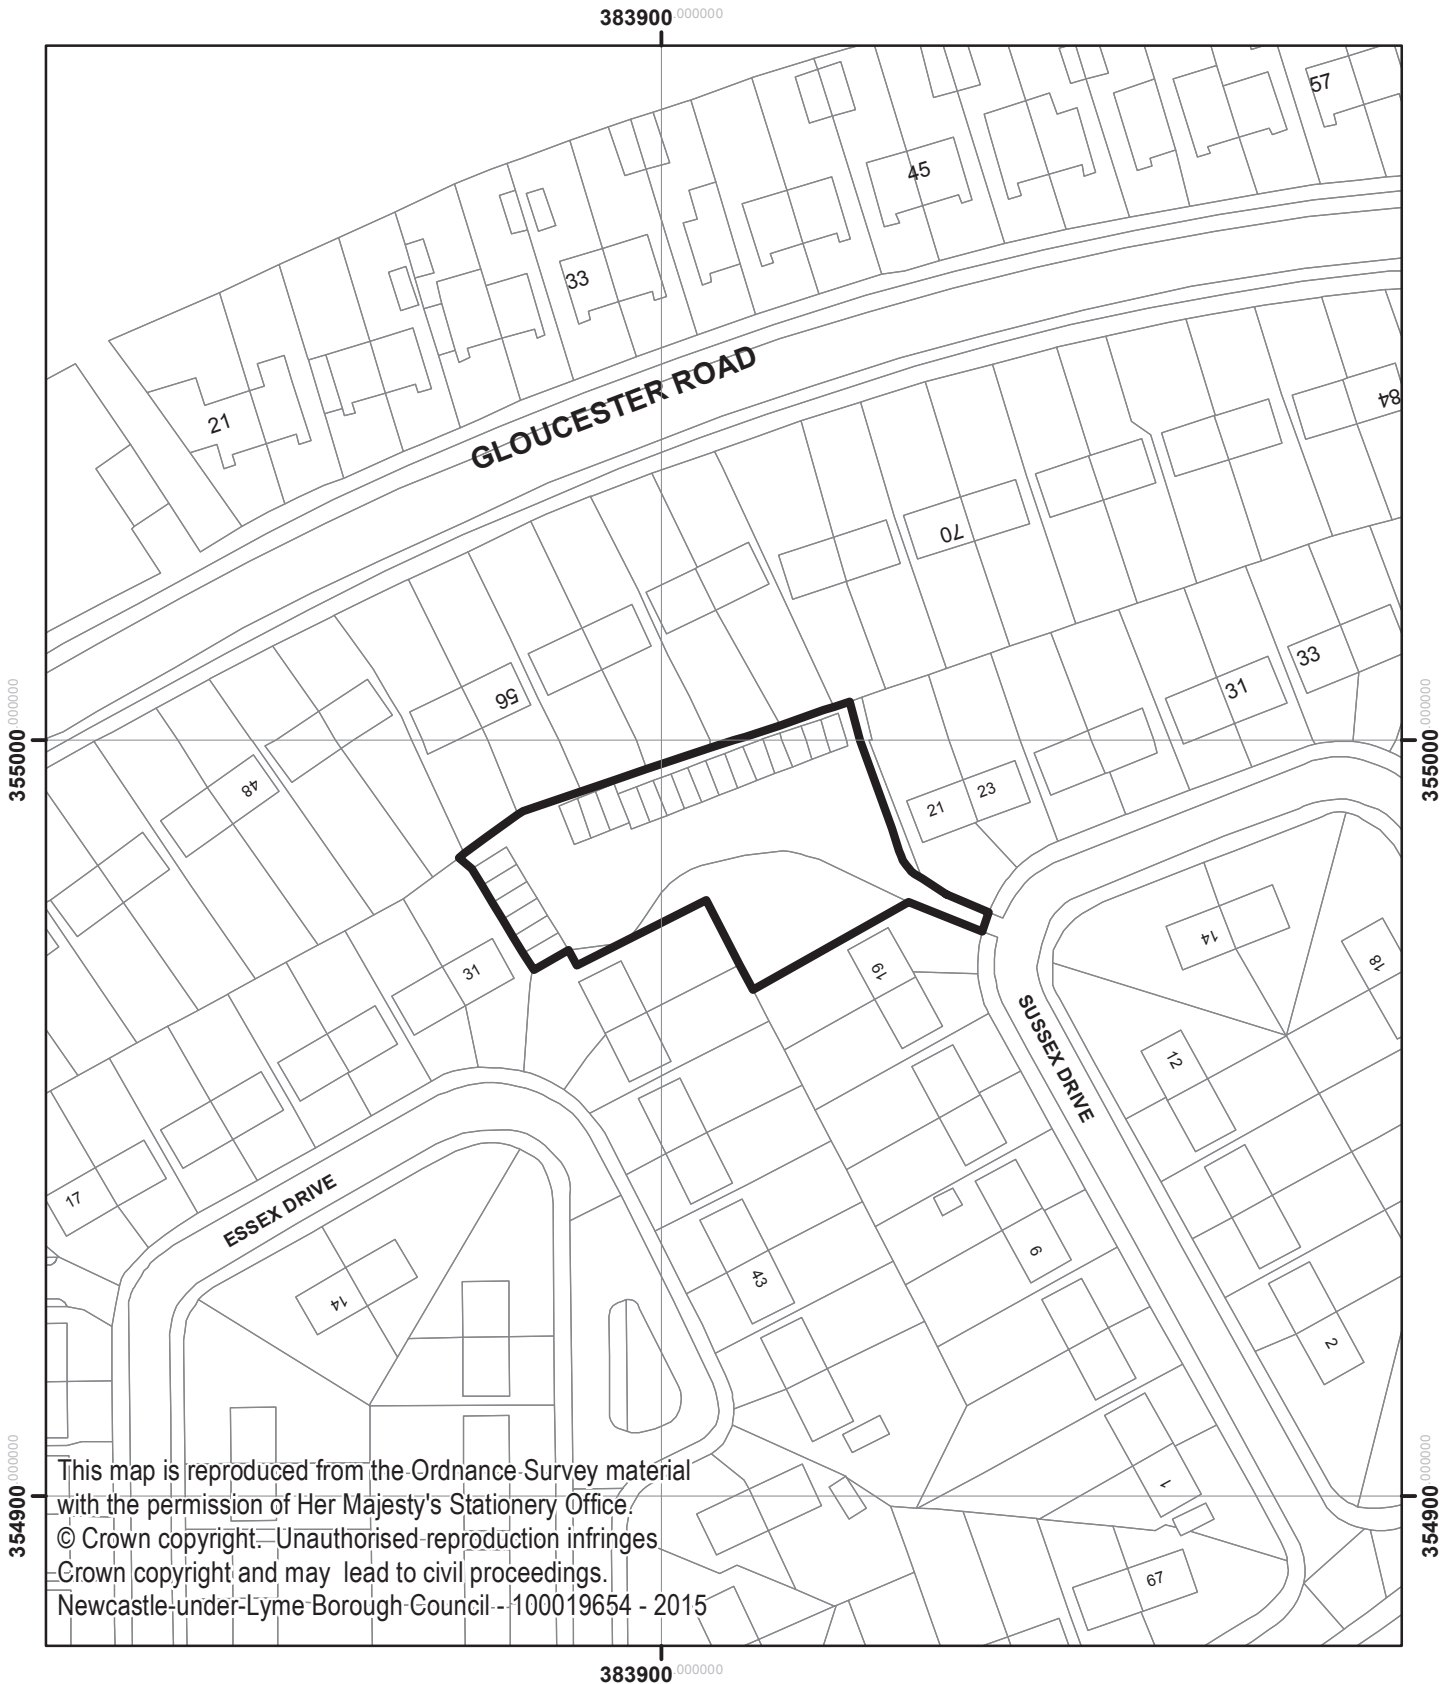

Lock up garage site off
Sussex Drive, Kidsgrove
16/00174/OUT

This map is reproduced from the Ordnance Survey material with the permission of Her Majesty's Stationery Office. © Crown copyright. Unauthorised reproduction infringes Crown copyright and may lead to civil proceedings. Newcastle-under-Lyme Borough Council - 100019654 - 2015